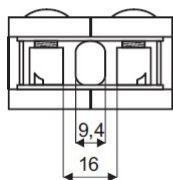

## Description:

Glass Clamp "Oval-S" 45x50x27mm, SS316-Polished, Flat, 6-10,76mm Glass Thickness, No Safety Pin & No Cushions, (Cushion Model A)

## Item number:

22.10.660-0

Units	Box	Carton	HS Code	Barcode
Pcs.	6	60	8302419000	
				5704866476706

SS-316 # 22.10.610-0

SS-304 # 22.10.610-9

### Cushions for stainless steel models

MODEL „A”	Glass thickness	Glass Type	Cushion mm	Item No.:
	6	mono	2 x 5,66	22.10.618-0
	6,76	Lam.	2 x 5,28	22.10.617-0
	8	mono	2 x 4,66	22.10.616-0
	8,76	Lam.	2 x 4,28	22.10.615-9
	10	mono	2 x 3,66	22.10.615-0
	10,76	Lam.	2 x 3,28	22.10.614-0