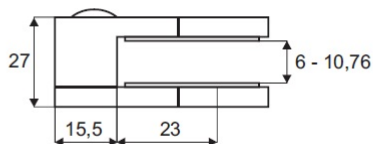

## Description:

Glass Clamp "Oval-S" 45x50x27mm, SS316-Polished, Flat, 6-10,76mm Glass Thickness, No Safety Pin & No Cushions, (Cushion Model A)

## Item number:

22.10.660-0

Units	Box	Carton	HS Code	Barcode
Pcs.	6	60	8302419000	
				5704866476706

SS-316 # 22.10.610-0

SS-304 # 22.10.610-9

### Cushions for stainless steel models

MODEL „A”	Glass thickness	Glass Type	Cushion mm	Item No.:
	6	mono	2 x 5,66	22.10.618-0
	6,76	Lam.	2 x 5,28	22.10.617-0
	8	mono	2 x 4,66	22.10.616-0
	8,76	Lam.	2 x 4,28	22.10.615-9
	10	mono	2 x 3,66	22.10.615-0
	10,76	Lam.	2 x 3,28	22.10.614-0