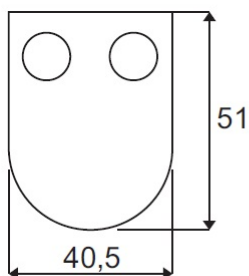

## Description:

Glass Clamp "Oval-S" 45x50x27mm, SS316-Polished, Flat, 6-10,76mm Glass Thickness, No Safety Pin & No Cushions, (Cushion Model A)

## Item number:

22.10.660-0

Units	Box	Carton	HS Code	Barcode
Pcs.	6	60	8302419000	
				5704866476706

SS-316 # 22.10.610-0

SS-304 # 22.10.610-9

### Cushions for stainless steel models

MODEL „A”	Glass thickness	Glass Type	Cushion mm	Item No.:
	6	mono	2 x 5,66	22.10.618-0
	6,76	Lam.	2 x 5,28	22.10.617-0
	8	mono	2 x 4,66	22.10.616-0
	8,76	Lam.	2 x 4,28	22.10.615-9
	10	mono	2 x 3,66	22.10.615-0
	10,76	Lam.	2 x 3,28	22.10.614-0